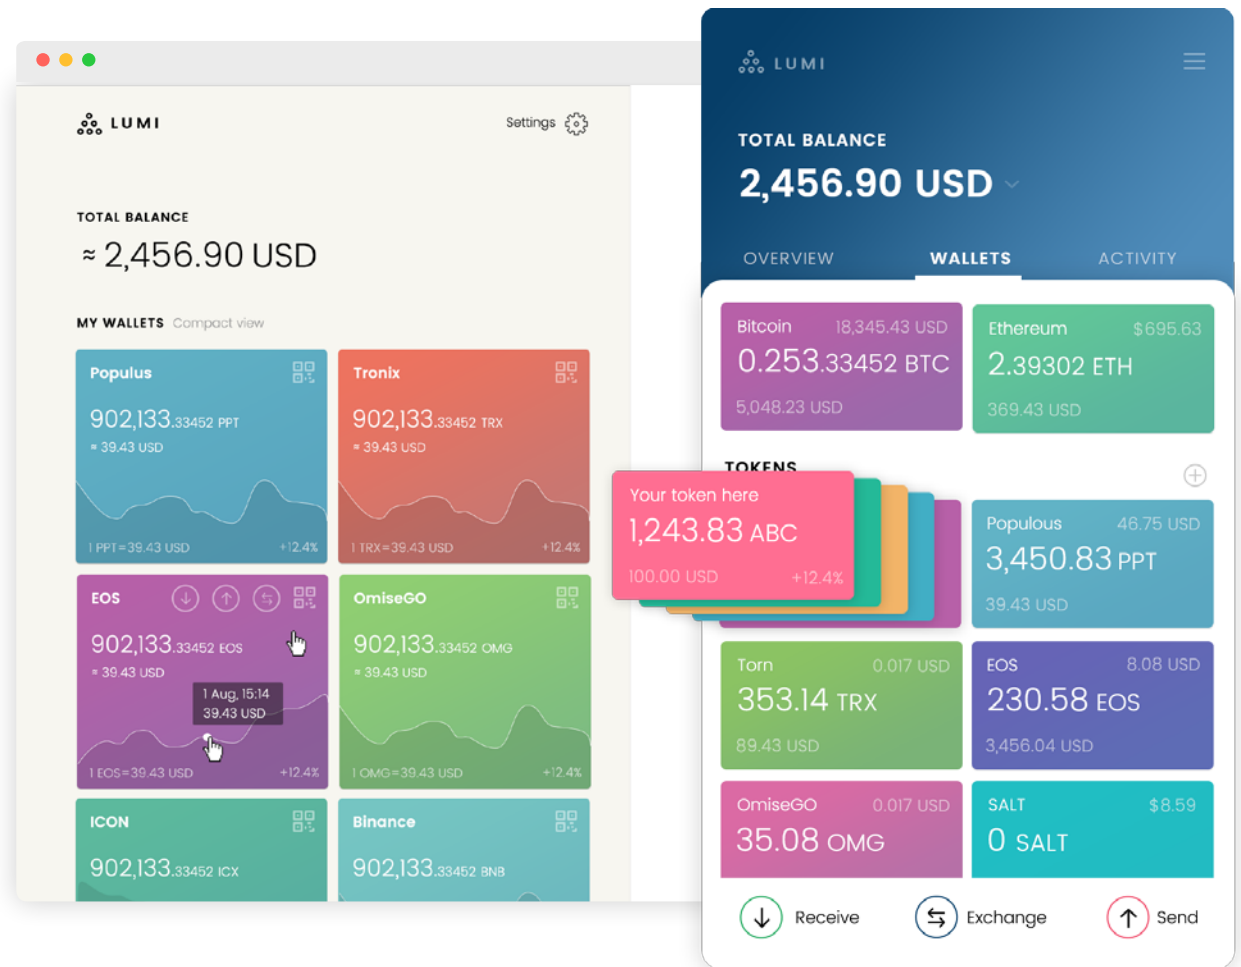

Token listing offer

Your token appears in Lumi with a personal token card in brand colors, featuring price graph and real-time exchange rate.

Listing increases:

- brand awareness,
- value of the asset,
- number of token holders,
- convenience and mobility of token holding.

Wallet features:

- full token holder control over its funds,
- mobile & web supported,
- in-app exchange.

NB! Listing during ICO token sale stage boosts the fundraising volumes.